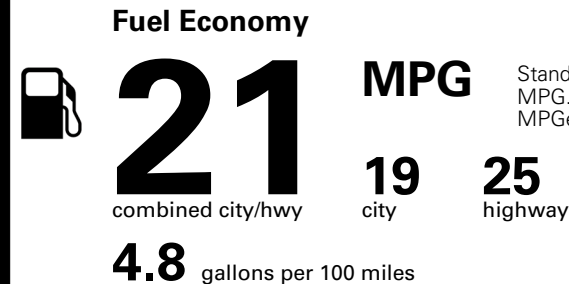

Inland Freight & Handling : \$1,600.00
Total Price : \$44,680.00

Proudly Supporting Hyundai Hope On Wheels and the Fight Against Pediatric Cancer Since 1998.

Fuel Economy and Environment

Gasoline Vehicle

Standard SUVs range from 12 to 115 MPG. The best vehicle rates 146 MPGe.

You spend \$3,250 more in fuel costs over 5 years compared to the average new vehicle.

Annual fuel cost \$2,350

Fuel Economy & Greenhouse Gas Rating (tailpipe only)